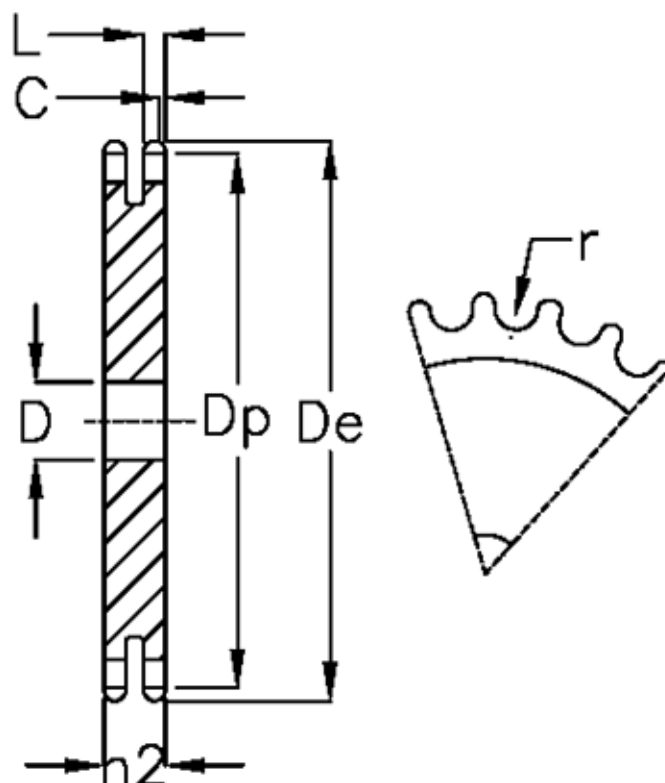

Article number: 616022005058

Description: Plate wheel 08 B-2 Z=58 duplex

Measures

C	= 1
D	= 25
De	= 240.5
Dp	= 234.58
For chain size	= 1/2 x 5/16
For chain type	= 08 B-2
h2	= 21
L	= 7

Number of teeth	= 58
r	= 8.51